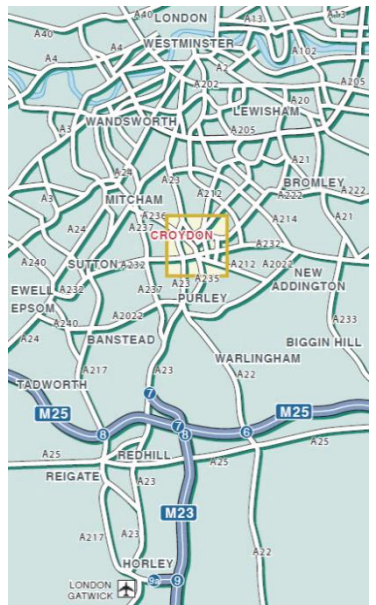

SECTION DETAIL

P Parking
 Parking is available underneath the Roman Way fly-over.

PUBLIC TRANSPORT

By Rail, West Croydon Station & East Croydon Station. Both are a short taxi ride away.

Tramlink, Church Street & Reeves Corner. Both are a short walk away.