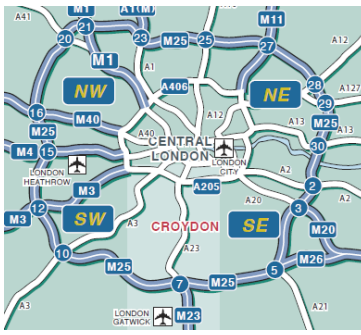

SECTION DETAIL

P Parking
 Parking is available underneath the Roman Way fly-over.

PUBLIC TRANSPORT

By Rail, West Croydon Station & East Croydon Station. Both are a short taxi ride away.

Tramlink, Church Street & Reeves Corner. Both are a short walk away.